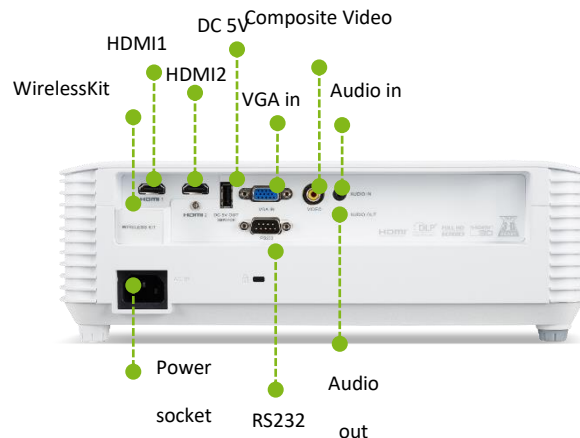

SHORT THROW & WIRELESS FUN IN LIMITED SPACE

Resolution

Short throw

Wireless Projection

Football Mode

Product Specifications

Model name	H6518STi
Projection system	DLP®
Brightness	3,500 ANSI Lumens (Standard), 2,800 ANSI Lumens (ECO) (Compliant with ISO 21118 standard)
Resolution	1080p (1,920 x 1,080) Maximum WUXGA (1,920 x 1,200)
Aspect ratio	16:9 (Native), 4:3 (Supported)
Contrast ratio	10,000:1
Throw ratio	0.5 (91" @1m)
Projection lens	F# 2.8, f = 7.51mm, Manual Focus
Projection Screen Size (Diagonal)	45" ~ 303" (115cm ~ 770cm)
Projection Distance	0.5m ~ 3.4m (1.6' ~ 10.98')
Keystone Correction	+/-40° (Vertical, Manual & Auto)
Optical Zoom ratio	1X
Digital Zoom ratio	2X
Lamp Type	Philips 245W
Lamp life	5,000 Hours (Standard), 10,000 Hours (ECO), 12,000 Hours (ExtremeEco)
Audio	3W Speaker x 1
Noise level	36 dBA (Standard mode), 27 dBA (ECO mode)
Input interface	Analog RGB/Component Video (D-sub) x 1 HDMI1.4a (Video, Audio, HDCP) x 2 PC Audio (Stereo mini jack) x 1 Composite Video (RCA) x 1 USB (Wireless dongle, Hidden Type A2.0) x 1
Output interface	DC Out (5V/1A, USB Type A) x 1 PC Audio (Stereo mini jack) x 1
Control interface	RS232 (D-sub) x 1
Dimensions	313 x 255.25 x 100.2mm (12.3" x 10.04" x 3.9")
Weight	2.95kg (6.5lb)

Control Panel

Standard Accessory

Wireless Projection-Kit UWAS*

Resolution

Full HD 1920 x 1080

1080p (1920x1080) is a set of HDTV high-definition video modes. With the superb clarity of available 1080p Full HD, you'll enjoy exceptional details no matter on Blu-ray movies or video games. Show movies on a mammoth scale in astonishing clarity.

Short throw

Short-Throw Projection

Short Throw Projectors are designed to produce larger images in a shorter throw distance. Viewers can have a big picture even in a limited space, perfectly ideal for education. Acer H6518STi short-throw projector allows large images up to 100 inches diagonally from as little as 1.1 meter from the screen.