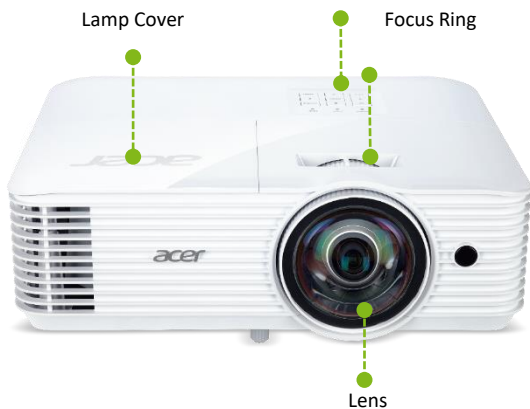

SHORT THROW & WIRELESS FUN IN LIMITED SPACE

Resolution

Short throw

Wireless Projection

Football Mode

Product Specifications

Model name	H6518STi
Projection system	DLP®
Brightness	3,500 ANSI Lumens (Standard), 2,800 ANSI Lumens (ECO) (Compliant with ISO 21118 standard)
Resolution	1080p (1,920 x 1,080) Maximum WUXGA (1,920 x 1,200)
Aspect ratio	16:9 (Native), 4:3 (Supported)
Contrast ratio	10,000:1
Throw ratio	0.5 (91" @1m)
Projection lens	F# 2.8, f = 7.51mm, Manual Focus
Projection Screen Size (Diagonal)	45" ~ 303" (115cm ~ 770cm)
Projection Distance	0.5m ~ 3.4m (1.6' ~ 10.98')
Keystone Correction	+/-40° (Vertical, Manual & Auto)
Optical Zoom ratio	1X
Digital Zoom ratio	2X
Lamp Type	Philips 245W
Lamp life	5,000 Hours (Standard), 10,000 Hours (ECO), 12,000 Hours (ExtremeEco)
Audio	3W Speaker x 1
Noise level	36 dBA (Standard mode), 27 dBA (ECO mode)
Input interface	Analog RGB/Component Video (D-sub) x 1 HDMI1.4a (Video, Audio, HDCP) x 2 PC Audio (Stereo mini jack) x 1 Composite Video (RCA) x 1 USB (Wireless dongle, Hidden Type A2.0) x 1
Output interface	DC Out (5V/1A, USB Type A) x 1 PC Audio (Stereo mini jack) x 1
Control interface	RS232 (D-sub) x 1
Dimensions	313 x 255.25 x 100.2mm (12.3" x 10.04" x 3.9")
Weight	2.95kg (6.5lb)

Control Panel

Standard Accessory

Wireless Projection-Kit UWAS*

Resolution

Full HD 1920 x 1080

1080p (1920x1080) is a set of HDTV high-definition video modes. With the superb clarity of available 1080p Full HD, you'll enjoy exceptional details no matter on Blu-ray movies or video games. Show movies on a mammoth scale in astonishing clarity.

Short throw

Short-Throw Projection

Short Throw Projectors are designed to produce larger images in a shorter throw distance. Viewers can have a big picture even in a limited space, perfectly ideal for education. Acer H6518STi short-throw projector allows large images up to 100 inches diagonally from as little as 1.1 meter from the screen.